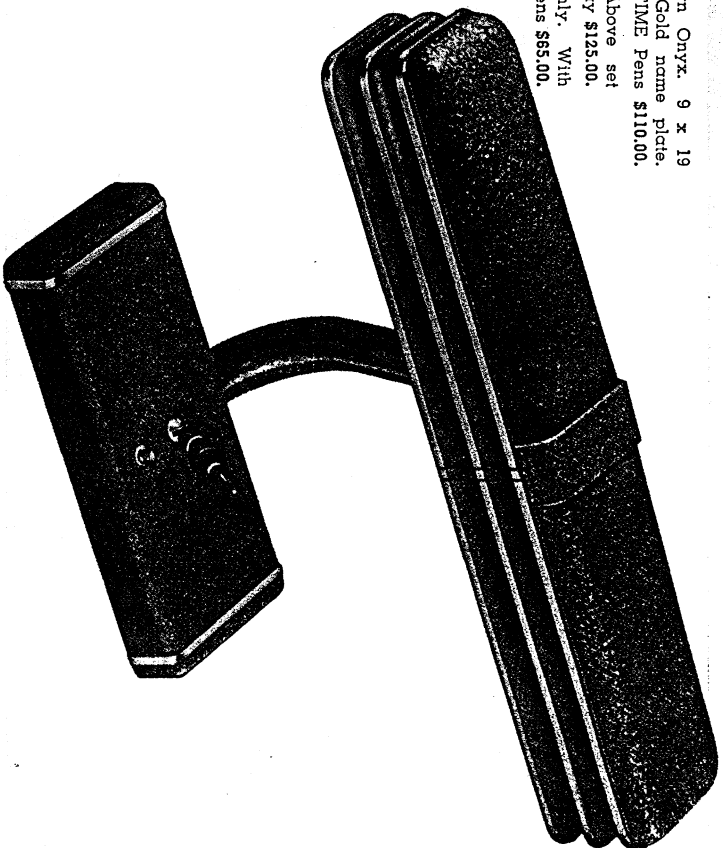

S968 ADEDI. Brown Fluorescent lamp
with Bronze and Gold trim. Height
13 1/2 inches. For 110 volt 60 cycle cur-
rent. With Brown LIFETIME Pen $20.00.